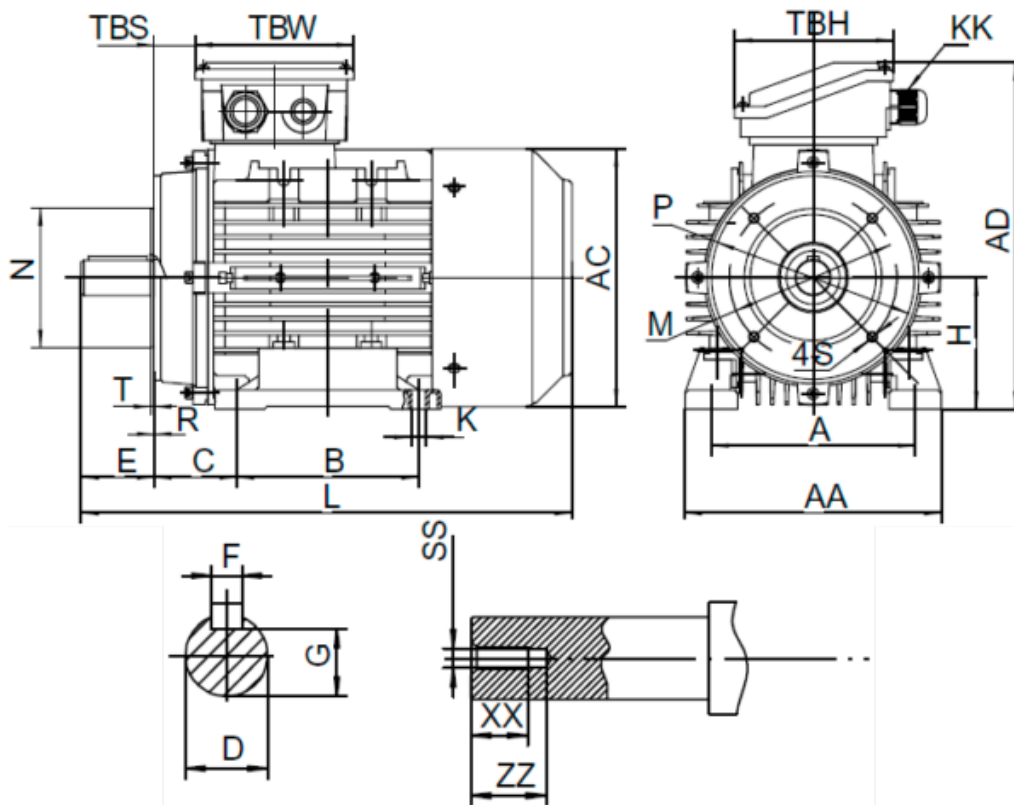

# Data Sheet

Article number: 251800750626

Description: Kleedrive T3A 160M-6 7.5kw 900 rpm  
3x400/690V 50 HZ IP55 B34 Eff=89,1%

## Measures

A = 254	F = 12	R = 0	ZZ = 45
AA = 314	G = 37	S = M12	
AC = Ø314	H = 160	SS = M16	
AD = 391	HD = 231	T = 4	
B = 210	L = 616	TBH = 148	
C = 108	M = Ø215	TBS = 64	
D = Ø42	N = Ø180	TBW = 148	
E = 110	P = Ø250	XX = 36	